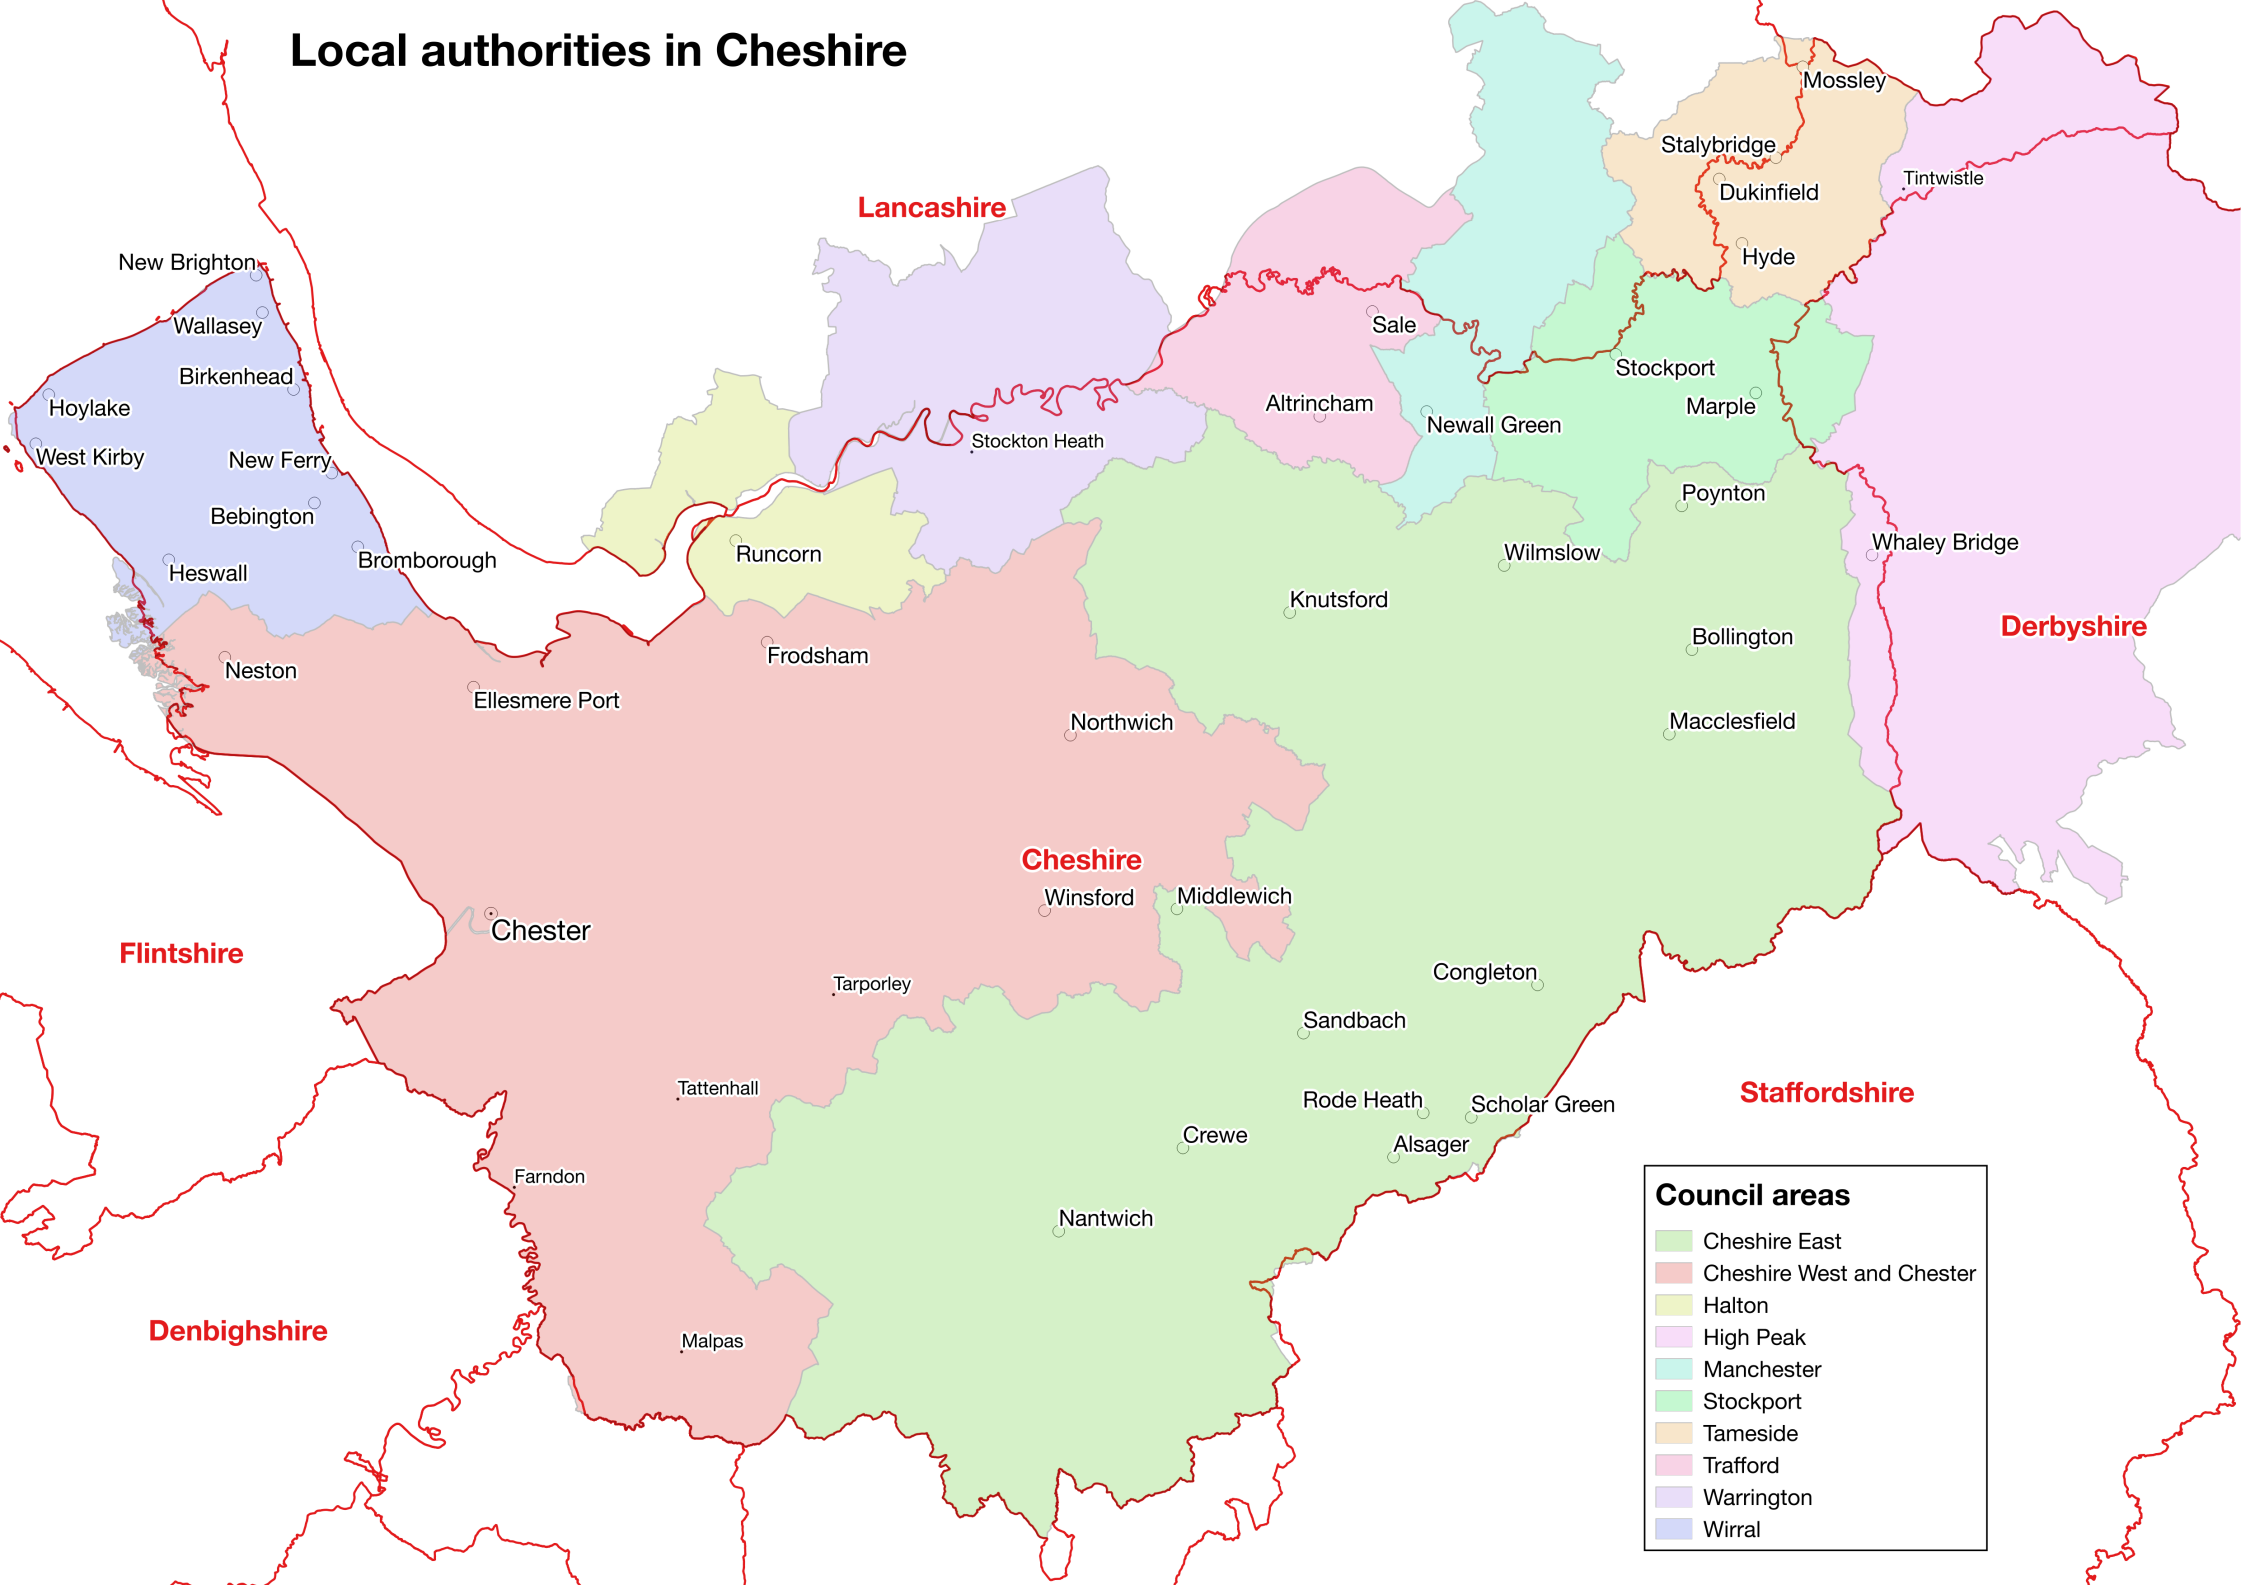

# Local authorities in Cheshire

Council areas	
<span style="color: #90EE90;">■</span>	Cheshire East
<span style="color: #F08080;">■</span>	Cheshire West and Chester
<span style="color: #FFFF99;">■</span>	Halton
<span style="color: #DDA0DD;">■</span>	High Peak
<span style="color: #7FFFD4;">■</span>	Manchester
<span style="color: #90EE90;">■</span>	Stockport
<span style="color: #FFDAB9;">■</span>	Tameside
<span style="color: #F08080;">■</span>	Trafford
<span style="color: #DDA0DD;">■</span>	Warrington
<span style="color: #6495ED;">■</span>	Wirral