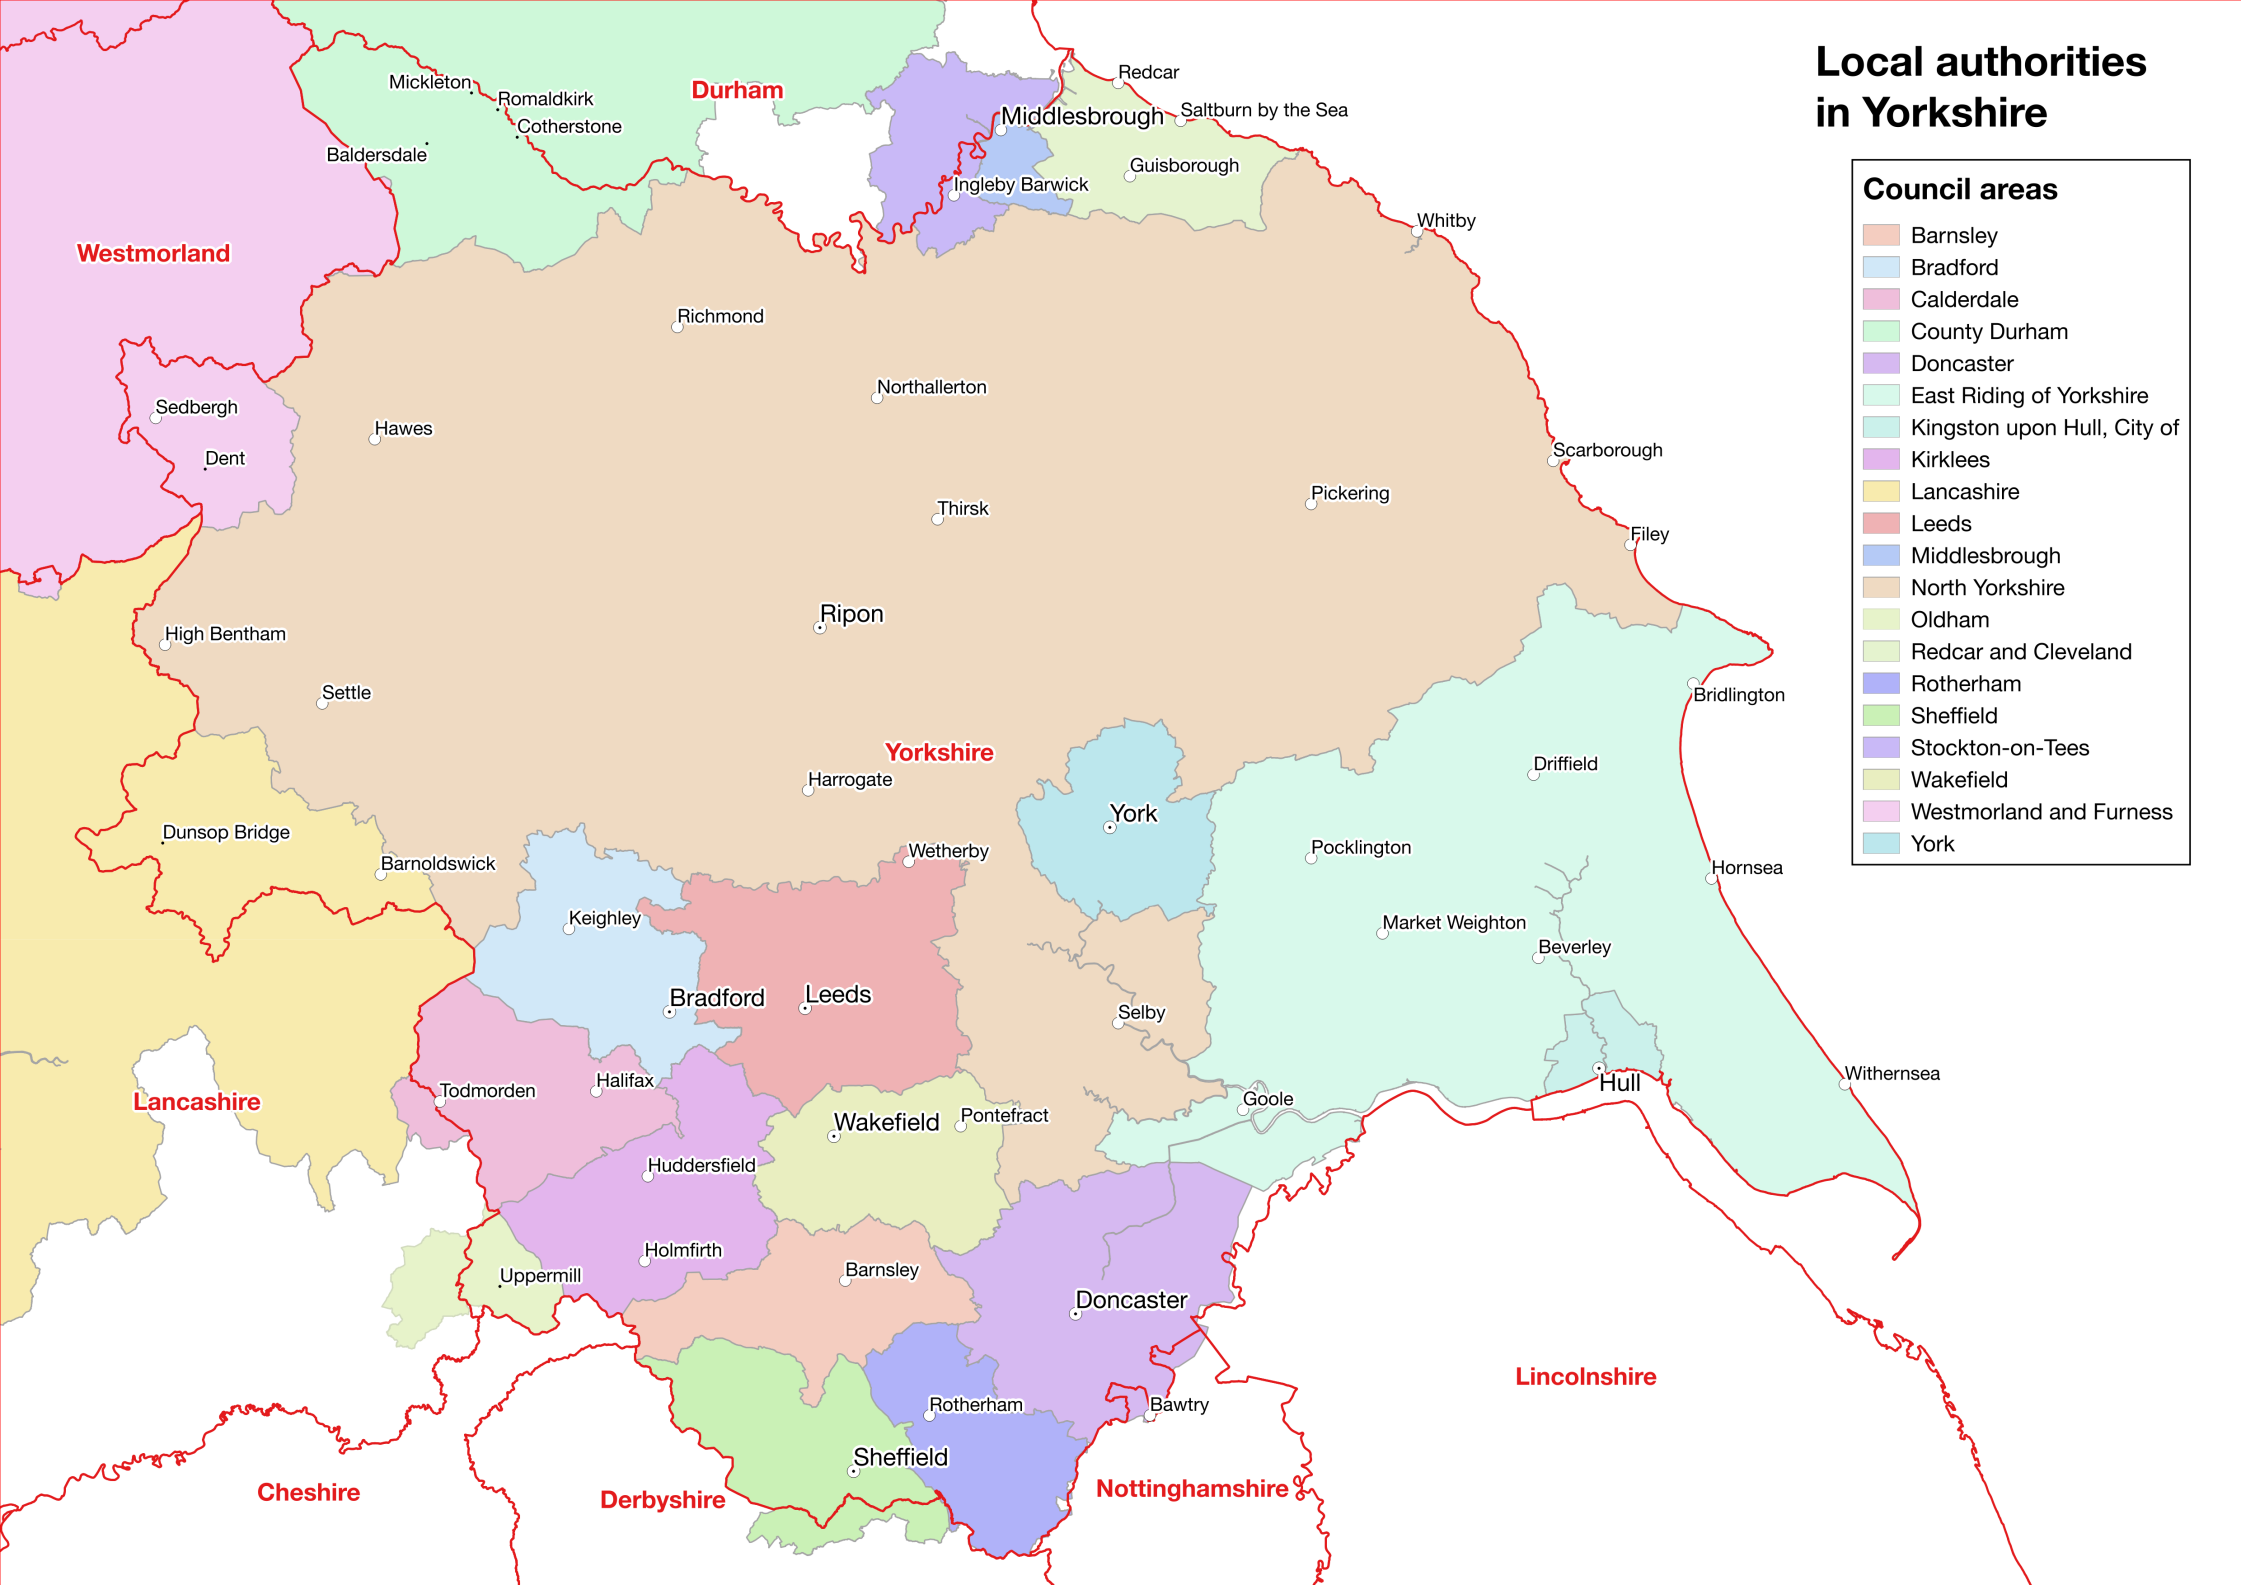

Local authorities in Yorkshire

- Council areas**
- Barnsley
 - Bradford
 - Calderdale
 - County Durham
 - Doncaster
 - East Riding of Yorkshire
 - Kingston upon Hull, City of
 - Kirklees
 - Lancashire
 - Leeds
 - Middlesbrough
 - North Yorkshire
 - Oldham
 - Redcar and Cleveland
 - Rotherham
 - Stockton-on-Tees
 - Sheffield
 - Wakefield
 - Westmorland and Furness
 - York